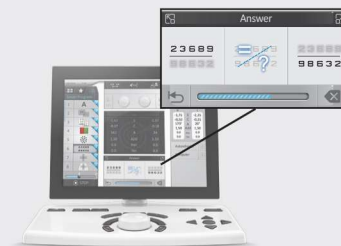

...FOR COMPLETE CONFIDENCE

...AND OFFER YOUR PATIENTS THE BEST OF THEIR VISION

Patented optical module allows for instant focus and exact refraction.

Performing refraction with "Smart Tests" is very easy, quick and accurate!